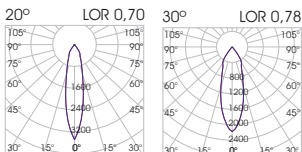

Ordering Code Example: MANDI 17-30B-AD-80-30-BL-ND-00